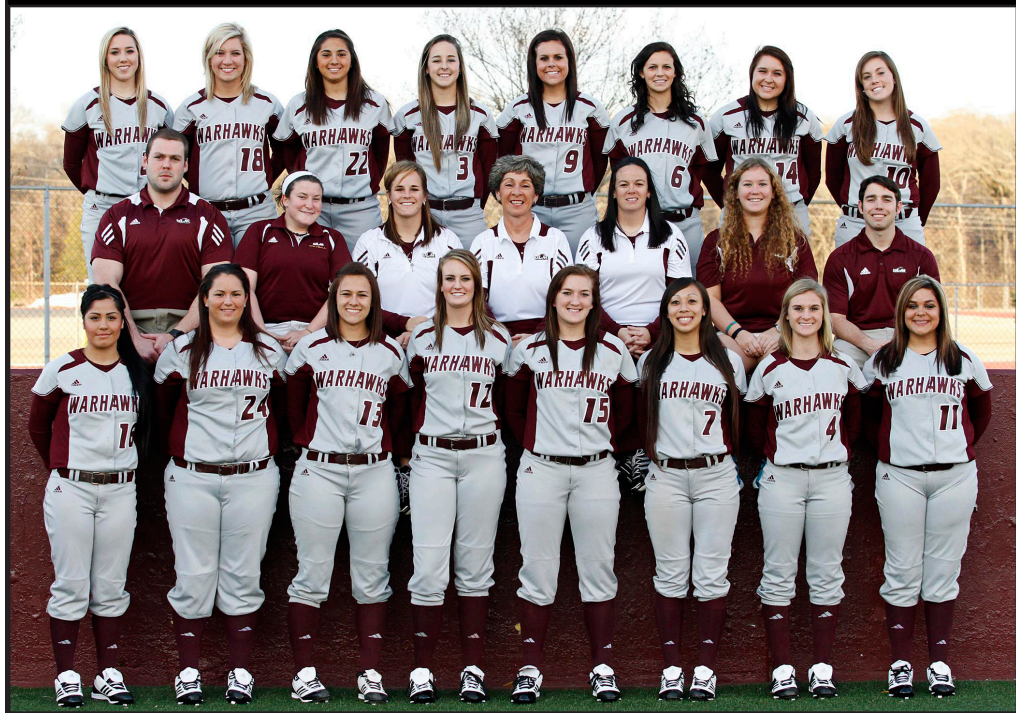

2012 ULM Softball Team

BY CLASS

Seniors..... Roxy Cassel
..... Jessica Chastka
..... Katie Girardi
Juniors ..... Elena DiMattia
..... Samantha Hamby
..... Haley McCall
..... Charlotte Pastor
..... Janel Salanoa
..... Karli Wainwright
Sophomores..... Miyuki Navarrete
..... Stephanie Routzon
Freshmen..... Kayla Boening
..... Alexis Cacioppo
..... Mackenzie Miller
..... Haylie Wilson

BY POSITION

C..... Roxy Cassel
..... Katie Girardi
IF..... Alexis Cacioppo
..... Katie Girardi
..... Haley McCall
..... Miyuki Navarrete
..... Charlotte Pastor
..... Stephanie Routzon
..... Janel Salanoa
OF..... Elena DiMattia
..... Karli Wainwright
P..... Jessica Chastka
..... Samantha Hamby
..... Stephanie Routzon
..... Haylie Wilson
UT..... Kayla Boening
..... Mackenzie Miller
DP..... Roxy Cassel
..... Janel Salanoa

BY STATE

California..... Alexis Cacioppo
..... Miyuki Navarrete
..... Janel Salanoa
Colorado..... Mackenzie Miller
..... Stephanie Routzon
Florida..... Katie Girardi
..... Haylie Wilson
Louisiana..... Elena DiMattia
..... Samantha Hamby
..... Haley McCall
..... Charlotte Pastor
..... Karli Wainwright
Texas..... Kayla Boening
..... Roxy Cassel
..... Jessica Chastka

No.	Player	Pos.	B/T	Ht.	Yr.	Hometown(Previous School)
3	Elena DiMattia	OF	L/R	5-4	Jr.	Sunset, La. (Beau Chene HS)
4	Mackenzie Miller	UT	R/R	5-6	Fr.	Evergreen, Colo. (Conifer HS)
6	Karli Wainwright	OF	L/R	5-4	Jr.	Lake Charles, La. (LSU-Eunice)
7	Miyuki Navarrete	IF	R/R	5-6	So.	San Jose, Calif. (Archbishop Mitty HS)
9	Samantha Hamby	P	R/R	5-7	Jr.	Monroe, La. (Central Alabama CC)
10	Charlotte Pastor	IF	L/R	5-3	Jr.	Metairie, La. (St. Mary's Dominican HS)
12	Stephanie Routzon	P/IF	R/R	6-0	So.	Wheat Ridge, Colo. (Wheat Ridge HS)
13	Roxy Cassel	C/DP	R/R	5-8	Sr.	Deer Park, Texas (Deer Park HS)
14	Haylie Wilson	P	R/R	5-3	Fr.	Middleburg, Fla. (The Bolles School)
15	Jessica Chastka	P	R/R	5-8	Sr.	College Station, Texas (A&M Consolidated HS)
16	Janel Salanoa	IF	R/R	5-5	Jr.	San Jose, Calif. (Evergreen Valley HS)
18	Haley McCall	IF	R/R	5-6	Jr.	Grand Chenier, La. (LSU-Eunice)
21	Kayla Boening	UT	L/R	5-4	Fr.	San Antonio, Texas (Poth HS)
22	Alexis Cacioppo	IF	R/R	5-5	Fr.	La Habra, Calif. (Sonora HS)
24	Katie Girardi	IF/C	R/R	5-8	Sr.	Pembroke Pines, Fla. (McArthur HS)

COACHING STAFF

Head Coach: Rosemary Holloway-Hill, 28th Season (Oral Roberts, '77)
Assistant Coach: Sara Vogt, Fourth Season (Indiana, '03)
Graduate Assistant Coach: Paige Cassady, Second Season (FIU, '10)

PRONUNCIATIONS

Kayla **Boening**..... BANE-ing
Alexis Cacioppo ..... cass-e-o-po
Jessica Chastka ..... chas-t-ka
Elena DiMattia..... de-matt-e-ah
Miyuki Navarrete..... me-you-key na-va-rhet
Stephanie Routzon..... ROUTE-zun
Janel Salanoa ..... sal-a-noah
Sara Vogt..... vote